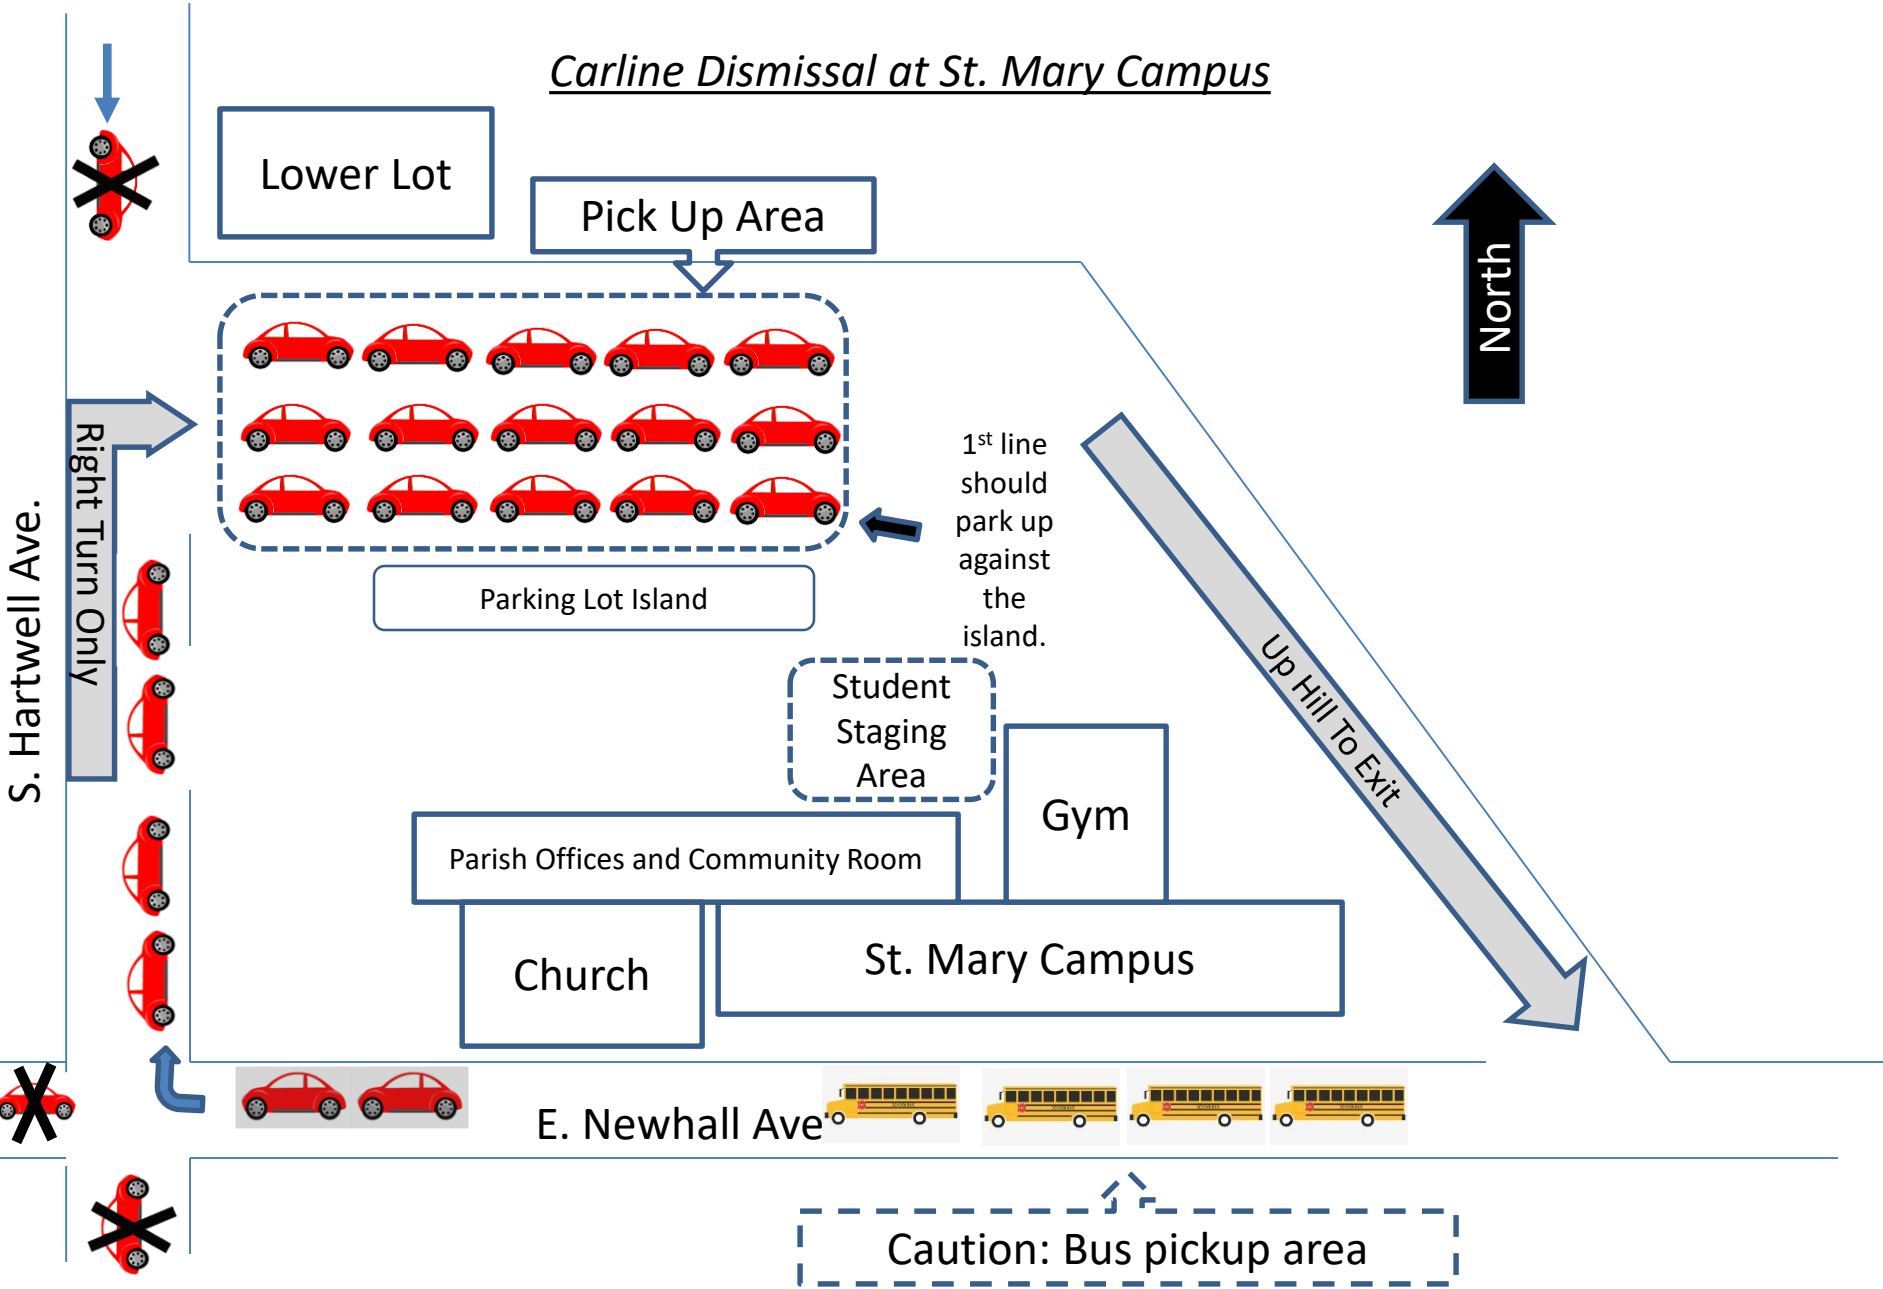

Carline Arrival for St. Mary Campus

S. Hartwell Ave.

Lower Lot

Right Turn Only

Parking Lot Island

Form two lines at start

Right Turn Only

Parish Offices and Community Room

Gym

Church

St. Mary Campus

E. Newhall Ave.

Please do not drop off students on Newhall Ave

Carline Dismissal at St. Mary Campus

Lower Lot

Pick Up Area

Parking Lot Island

Student Staging Area

Parish Offices and Community Room

Gym

Church

St. Mary Campus

E. Newhall Ave

Caution: Bus pickup area

North

Up Hill To Exit

1st line should park up against the island.

Right Turn Only

S. Hartwell Ave.