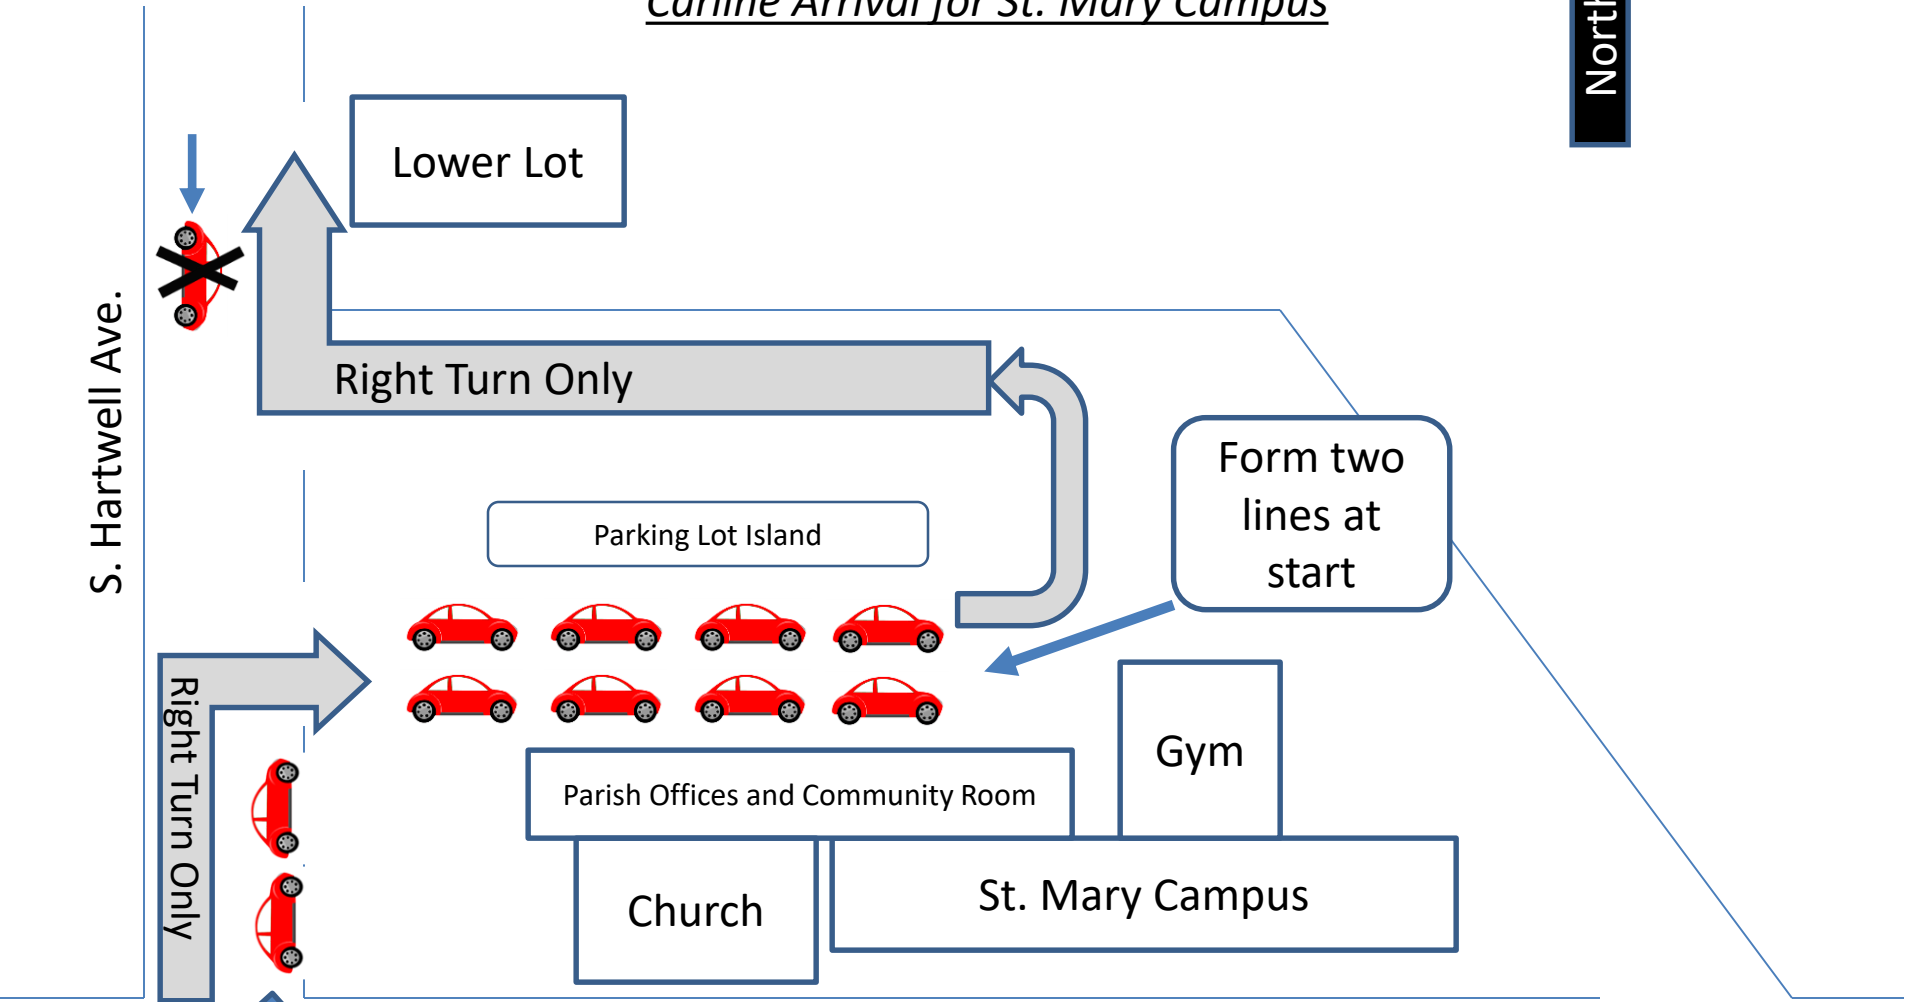

Carline Arrival for St. Mary Campus

S. Hartwell Ave.

Lower Lot

Right Turn Only

Parking Lot Island

Form two lines at start

Right Turn Only

Parish Offices and Community Room

Gym

Church

St. Mary Campus

E. Newhall Ave.

Please do not drop off students on Newhall Ave

Carline Dismissal at St. Mary Campus

Lower Lot

Pick Up Area

Parking Lot Island

Student Staging Area

Parish Offices and Community Room

Gym

Church

St. Mary Campus

E. Newhall Ave

Caution: Bus pickup area

North

Up Hill To Exit

1st line should park up against the island.

Right Turn Only

S. Hartwell Ave.