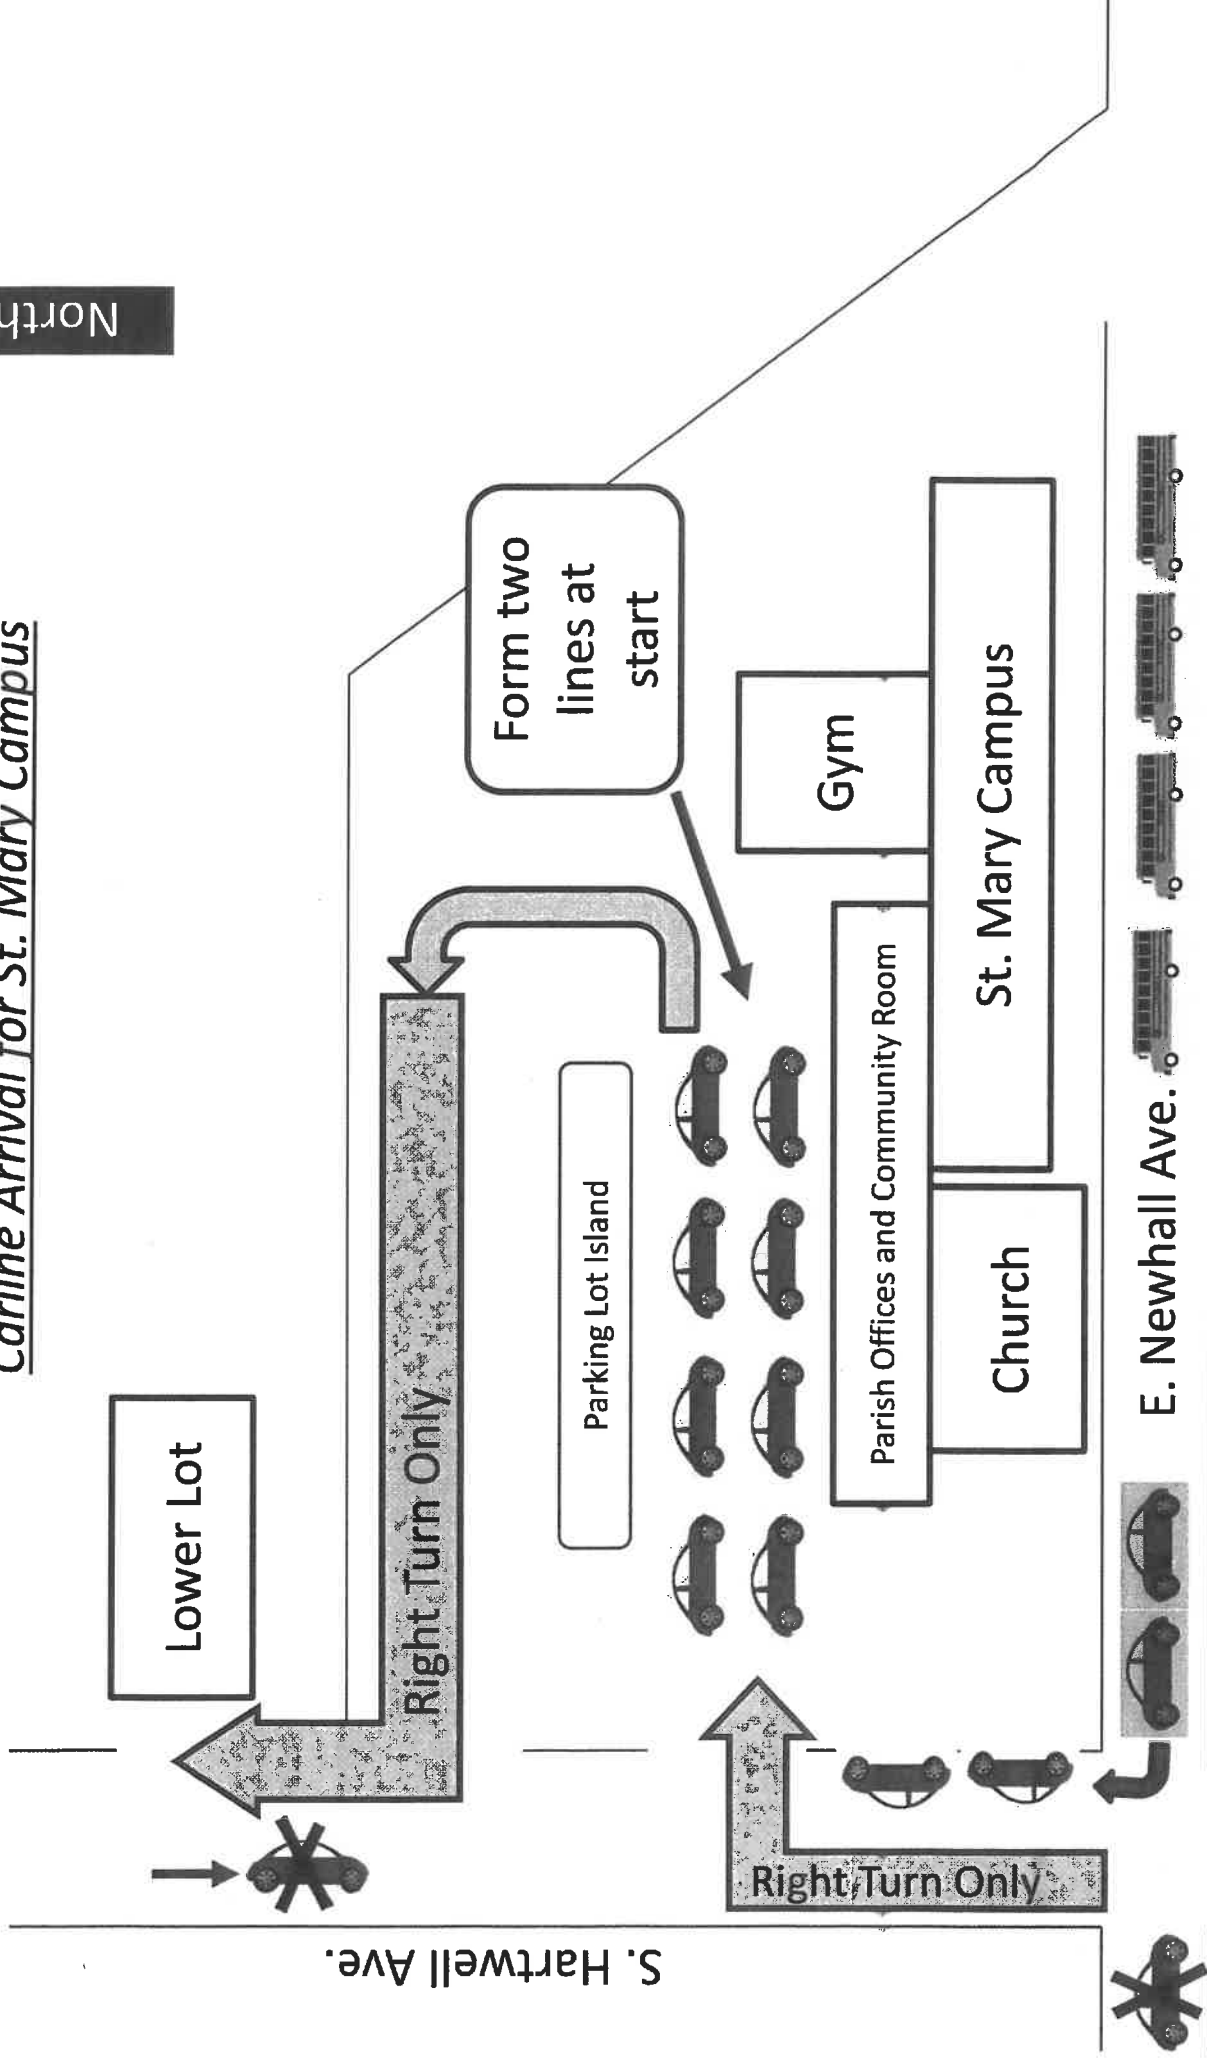

Carline Arrival for St. Mary Campus

Lower Lot

Right Turn Only

Parking Lot Island

Gym

Parish Offices and Community Room

Church

St. Mary Campus

Right Turn Only

E. Newhall Ave.

Please do not drop off students on Newhall Ave

S. Hartwell Ave.